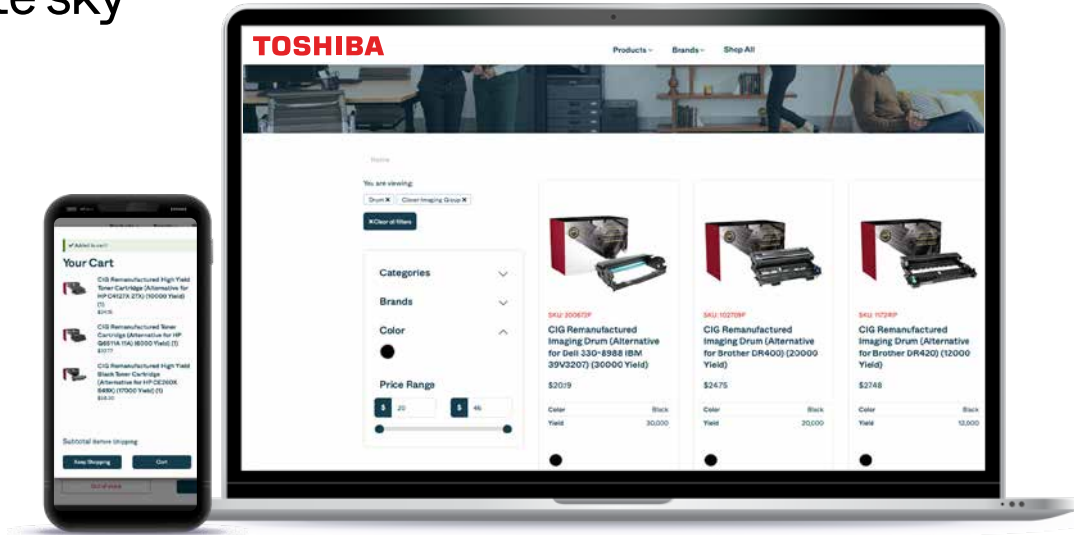

# Elevate Sky<sup>®</sup> Commerce

Our innovative online store provides access to a vast selection of high-quality print products, supplies and consumables. Find exactly what you need, fast. And enjoy personalized recommendations and a smooth browsing experience every step of the way.

Streamlined & secure login

Customized profile management

Personalized selections

Intuitive & convenient ordering

Seamless checkout

Reliable order tracking

## Shop quality print products at your convenience from Toshiba.

Welcome to Elevate Sky® Commerce, your go-to destination for hassle-free print product purchases. Our digital storefront offers access to a wide range of print products from a trusted source. Discover what you need quickly, explore a wide variety of products with agreed upon pricing with your organization, and enjoy a seamless browsing experience from start to finish.