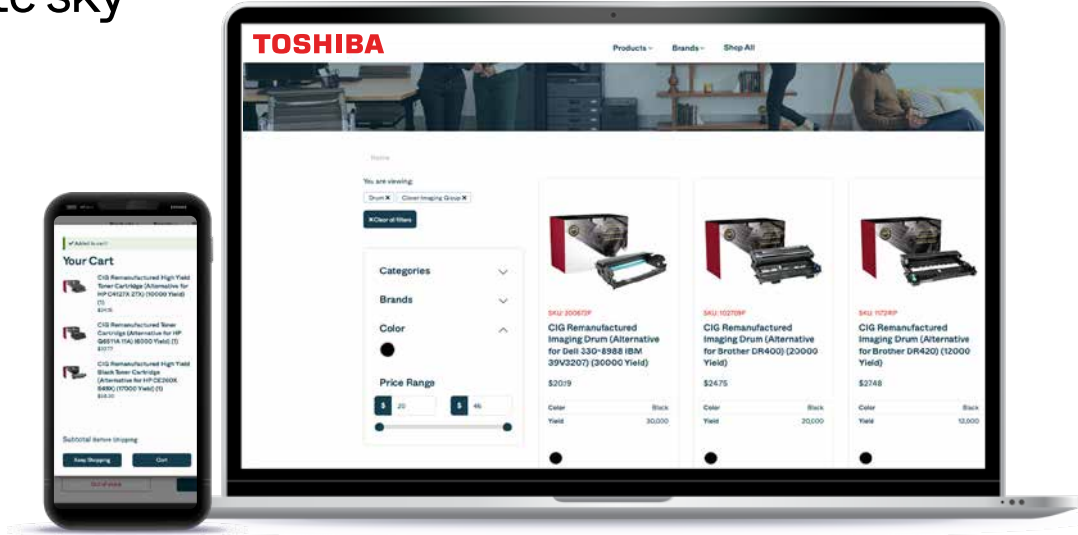

# Elevate Sky<sup>®</sup> Commerce

Our innovative online store provides access to a vast selection of high-quality print products, supplies and consumables. Find exactly what you need, fast. And enjoy personalized recommendations and a smooth browsing experience every step of the way.

Streamlined & secure login

Customized profile management

Personalized selections

Intuitive & convenient ordering

Seamless checkout

Reliable order tracking

## Shop quality print products at your convenience from Toshiba.

Welcome to Elevate Sky® Commerce, your go-to destination for hassle-free print product purchases. Our digital storefront offers access to a wide range of print products from a trusted source. Discover what you need quickly, explore a wide variety of products with agreed upon pricing with your organization, and enjoy a seamless browsing experience from start to finish.