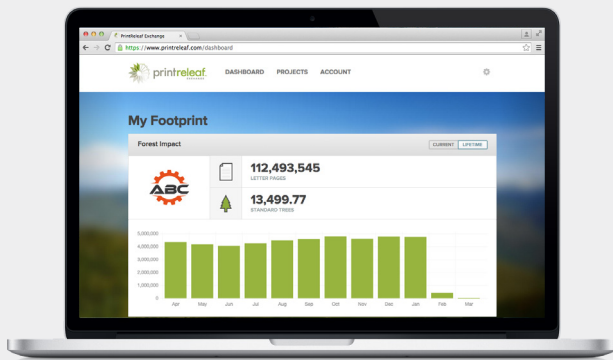

PLATFORM

PrintReleaf Exchange reverse-calculates how many trees were deforested to harvest your forest footprint.

TREES

Your forest footprint is automatically reforested at global reforestation projects of your choice

PRINTRELEAF EXCHANGE

PrintReleaf measures paper consumption through technology integrations with popular Managed Print Services (MPS) print monitoring software applications and OEM databases which capture the required paper consumption data (meter data) to drive the PrintReleaf service.