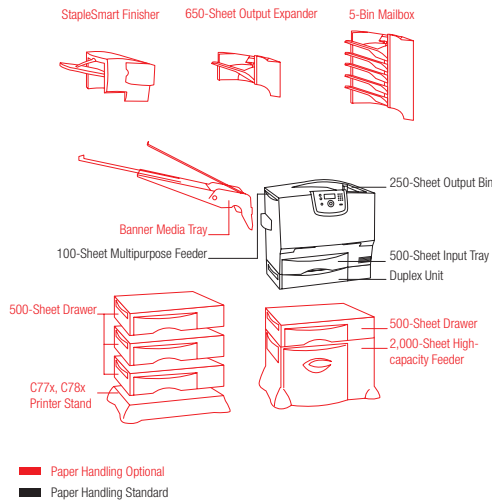

Lexmark C782dn XL

Part #	Model
1020351	Lexmark C782dn XL
Part #	Laser Toner/Print Cartridge
C782U1KG	C782 XL, X782e XL Black XL Extra High Yield Return Program Print Cartridge
C782U2KG	C782 XL, X782e XL Black XL Extra High Yield Return Program Print Cartridge
C782U1CG	C782 XL, X782e XL Cyan XL Extra High Yield Return Program Print Cartridge
C782U2CG	C782 XL, X782e XL Cyan XL Extra High Yield Return Program Print Cartridge
C782U1MG	C782 XL, X782e XL Magenta XL Extra High Yield Return Program Print Cartridge
C782U2MG	C782 XL, X782e XL Magenta XL Extra High Yield Return Program Print Cartridge
C782U1YG	C782 XL, X782e XL Yellow XL Extra High Yield Return Program Print Cartridge
C782U2YG	C782 XL, X782e XL Yellow XL Extra High Yield Return Program Print Cartridge
Part #	Paper and Transparencies
12A5950	Glossy Laser Paper, Letter (200)
12A8240	Color Laser Transparencies, Letter (50)
12A8600	Outdoor Media, Letter (100)
12A8940	Banner Laser Paper (50) - 8.27"
Part #	Paper Handling
20B2300	500-Sheet Drawer
20B2373	500-Sheet Tray
20B2700	2,000-Sheet High Capacity Feeder
1023100	Envelope Drawer
20B3340	Outdoor Media Drawer
20B3000	5-Bin Mailbox
20B3050	Output Expander
20B3060	StapleSmart™ Finisher
11K3188	Staple Cartridges
20B5000	Banner Media Tray
Part #	Furniture
16N1708	Printer Stand
21J0055	Scanner Shelf
16C0700	Scanner Stand with Cabinet
Part #	MFP Options
21J0401	Lexmark 4600 MFP Option
21J0421	Lexmark 4600 MFP Option w No Modem

Part #	Memory Options
13N1523	128MB DDR-DRAM
13N1524	256MB DDR-DRAM
13N1526	512MB DDR-DRAM
13N1530	Hard Disk (40+GB)
1021208	32MB Flash Card
1021209	64MB Flash Card
1021243	Japanese Font Card
1021240	Korean Font Card
1021241	Simplified.Chinese Font Card
1021242	Traditional.Chinese Font Card
Part #	Application Solutions
1020400	Bar Code Card
1020401	Card for IPDS/SCS/TNe
1020402	Forms Card
1020403	Lexmark Print/Cryption Card
Part #	Connectivity
1021294	USB Cable (2 meter)
1021092	RS-232C Serial Interface Card
14T0145	N4050e 802.11g Wireless Print Server
14S0165	MarkNet N8050 802.11g Wireless Print Server
14S0200	MarkNet N8020 Gigabit Ethernet
14S0220	MarkNet N8030 Fiber Ethernet 100BaseFX, 10BaseFL
14T0220	MarkNet N7020e Gigabit Ethernet - 4 USB
1021231	Parallel Cable (10 foot)
1021091	Parallel 1284-B Interface Card
21J0069	Scanner Cable (6 meter)
Part #	Extended Warranties
2349404	2-Years Total Onsite Service, Next Business Day
2349405	3-Years Total Onsite Service, Next Business Day
2349406	4-Years Total Onsite Service, Next Business Day
2349408	1-Year Onsite Service Renewal, Next Business Day
Part #	User Replaceable Parts
40X1831	Fuser Kit (110-120V)
40X1826	ITU Kit

Other models available

In the box

Lexmark X782e XL