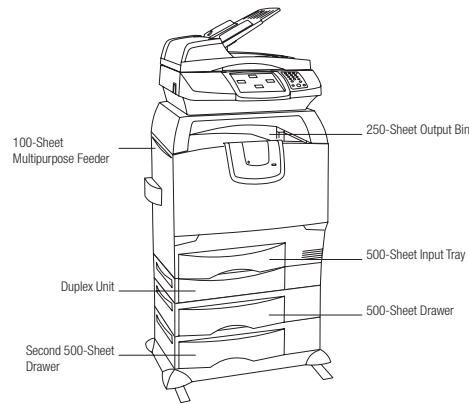

Part #	Model
21J0700	Lexmark X782e XL
Part #	Laser Toner/Print Cartridge
C782U1KG	C782 XL, X782e XL Black XL Extra High Yield Return Program Print Cartridge
C782U2KG	C782 XL, X782e XL Black XL Extra High Yield Return Program Print Cartridge
C782U1CG	C782 XL, X782e XL Cyan XL Extra High Yield Return Program Print Cartridge
C782U2CG	C782 XL, X782e XL Cyan XL Extra High Yield Return Program Print Cartridge
C782U1MG	C782 XL, X782e XL Magenta XL Extra High Yield Return Program Print Cartridge
C782U2MG	C782 XL, X782e XL Magenta XL Extra High Yield Return Program Print Cartridge
C782U1YG	C782 XL, X782e XL Yellow XL Extra High Yield Return Program Print Cartridge
C782U2YG	C782 XL, X782e XL Yellow XL Extra High Yield Return Program Print Cartridge
Part #	Paper and Transparencies
12A5950	Glossy Laser Paper, Letter (200)
12A8240	Color Laser Transparencies, Letter (50)
12A8600	Outdoor Media, Letter (100)
12A8940	Banner Laser Paper (50) - 8.27"
Part #	Paper Handling*
20B2300	500-Sheet Drawer
20B2373	500-Sheet Tray
20B2700	2,000-Sheet High Capacity Feeder
1023100	Envelope Drawer
20B3340	Outdoor Media Drawer
20B3000	5-Bin Mailbox
20B3050	Output Expander
20B3060	StapleSmart™ Finisher
11K3188	Staple Cartridges
20B5000	Banner Media Tray

Part #	Memory Options
1021208	32MB Flash Card
1021209	64MB Flash Card
1021243	Japanese Font Card
1021240	Korean Font Card
1021241	Simplified.Chinese Font Card
1021242	Traditional.Chinese Font Card
Part #	Application Solutions
21J0577	Bar Code Card
21J0578	Card for IPDS/SCS/TNe
21J0579	Forms Card
21J0581	Lexmark Print/Cryption Card
14T0370	Common Access Card (CAC) Reader
Part #	Connectivity
1021294	USB Cable (2 meter)
14T0145	N4050e 802.11g Wireless Print Server
14T0220	MarkNet N7020e Gigabit Ethernet - 4 USB
Part #	Extended Warranties
2349416	2-Years Total Onsite Service, Next Business Day
2349417	3-Years Total Onsite Service, Next Business Day
2349418	4-Years Total Onsite Service, Next Business Day
2349420	1-Year Onsite Service Renewal, Next Business Day
Part #	User Replaceable Parts
40X2540	4600 MFP Option Pick Roller
40X2538	4600 MFP Option Separator (Pick) Roll Pad
40X1831	Fuser Kit (110-120V)
40X1826	ITU Kit

■ Paper Handling Optional: Accepts all paper handling options for C782 XL family.*
■ Paper Handling Standard

*Requires scanner to be placed adjacent to MFP

In the box

Lexmark C782n XL Color Laser Printer (256MB memory); Lexmark 4600 MFP Option (512MB additional memory); Duplex Unit; Two 500-Sheet Drawers; Up to 10,000*-Page Cyan, Magenta, Yellow and Black Return Program Print Cartridges; Scanner Shelf; Printer Stand; Power Cord; MFP; Printer Software and Documentation CDs; Setup Guides (network and local attachment); Statement of Limited Warranty; Lexmark Cartridge Collection Program Information

Lexmark's guarantee to you