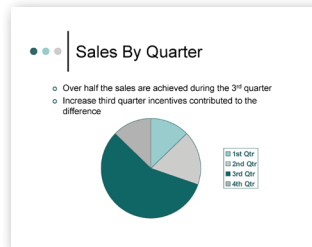

Coverage and Printing Cost Comparisons

Coverage

Cyan	26.92%
Magenta	32.39%
Yellow	40.15%
Black	0.04%

Printing Costs

C782n XL / X782e XL	\$0.24
Competitive Color Laser	\$0.53

Coverage

Cyan	6.90%
Magenta	4.24%
Yellow	4.24%
Black	2.38%